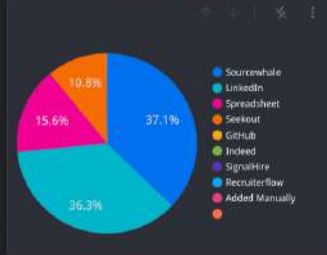

Candidate Sources