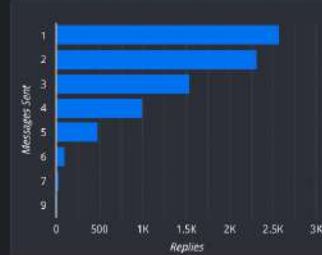

Recruitment Overview

Client Stages

Position Breakdowns

Candidate Engagement Tracki...

Recent Candidate Events

Key metrics

Sourced
61,849

Messaged
54,985

Interested
2,631

Submitted
2

Interviewed
7

Offered
0

Hired
0

Recruitment Funnel

Stage	Count	% vs Previous	% vs Initial
Sourced	61,849		
Messaged	54,985	88.90%	88.90%
Opened	38,591	70.18%	62.40%
Replied	13,216	34.25%	21.37%
Interested	2,631	19.91%	4.25%
Recruiter Screen	2	0.08%	0.00%
Submitted	2	100.00%	0.00%
Client Interviews	7	350.00%	0.01%
Offered	0	0.00%	0.00%
Hired	0	NaN%	0.00%

Ideal Message Times

Candidate Sources

Reply Rate Per Messages Sent

Rejection Reasons

Days to Go Through Stages