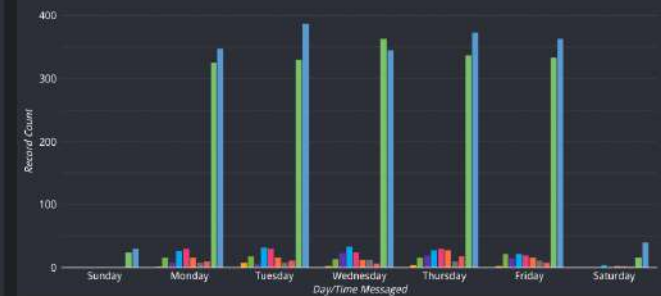

Recruitment Overview

Client Stages

Position Breakdowns

Candidate Engagement Tracki...

Recent Candidate Events

Key metrics

Sourced
61,849

Messaged
54,985

Interested
2,631

Submitted
2

Interviewed
7

Offered
0

Hired
0

Recruitment Funnel

Stage	Count	% vs Previous	% vs Initial
Sourced	61,849		
Messaged	54,985	88.90%	88.90%
Opened	38,591	70.18%	62.40%
Replied	13,216	34.25%	21.37%
Interested	2,631	19.91%	4.25%
Recruiter Screen	2	0.08%	0.00%
Submitted	2	100.00%	0.00%
Client Interviews	7	350.00%	0.01%
Offered	0	0.00%	0.00%
Hired	0	NaN%	0.00%

Ideal Message Times

Candidate Sources

Reply Rate Per Messages Sent

Rejection Reasons

Days to Go Through Stages